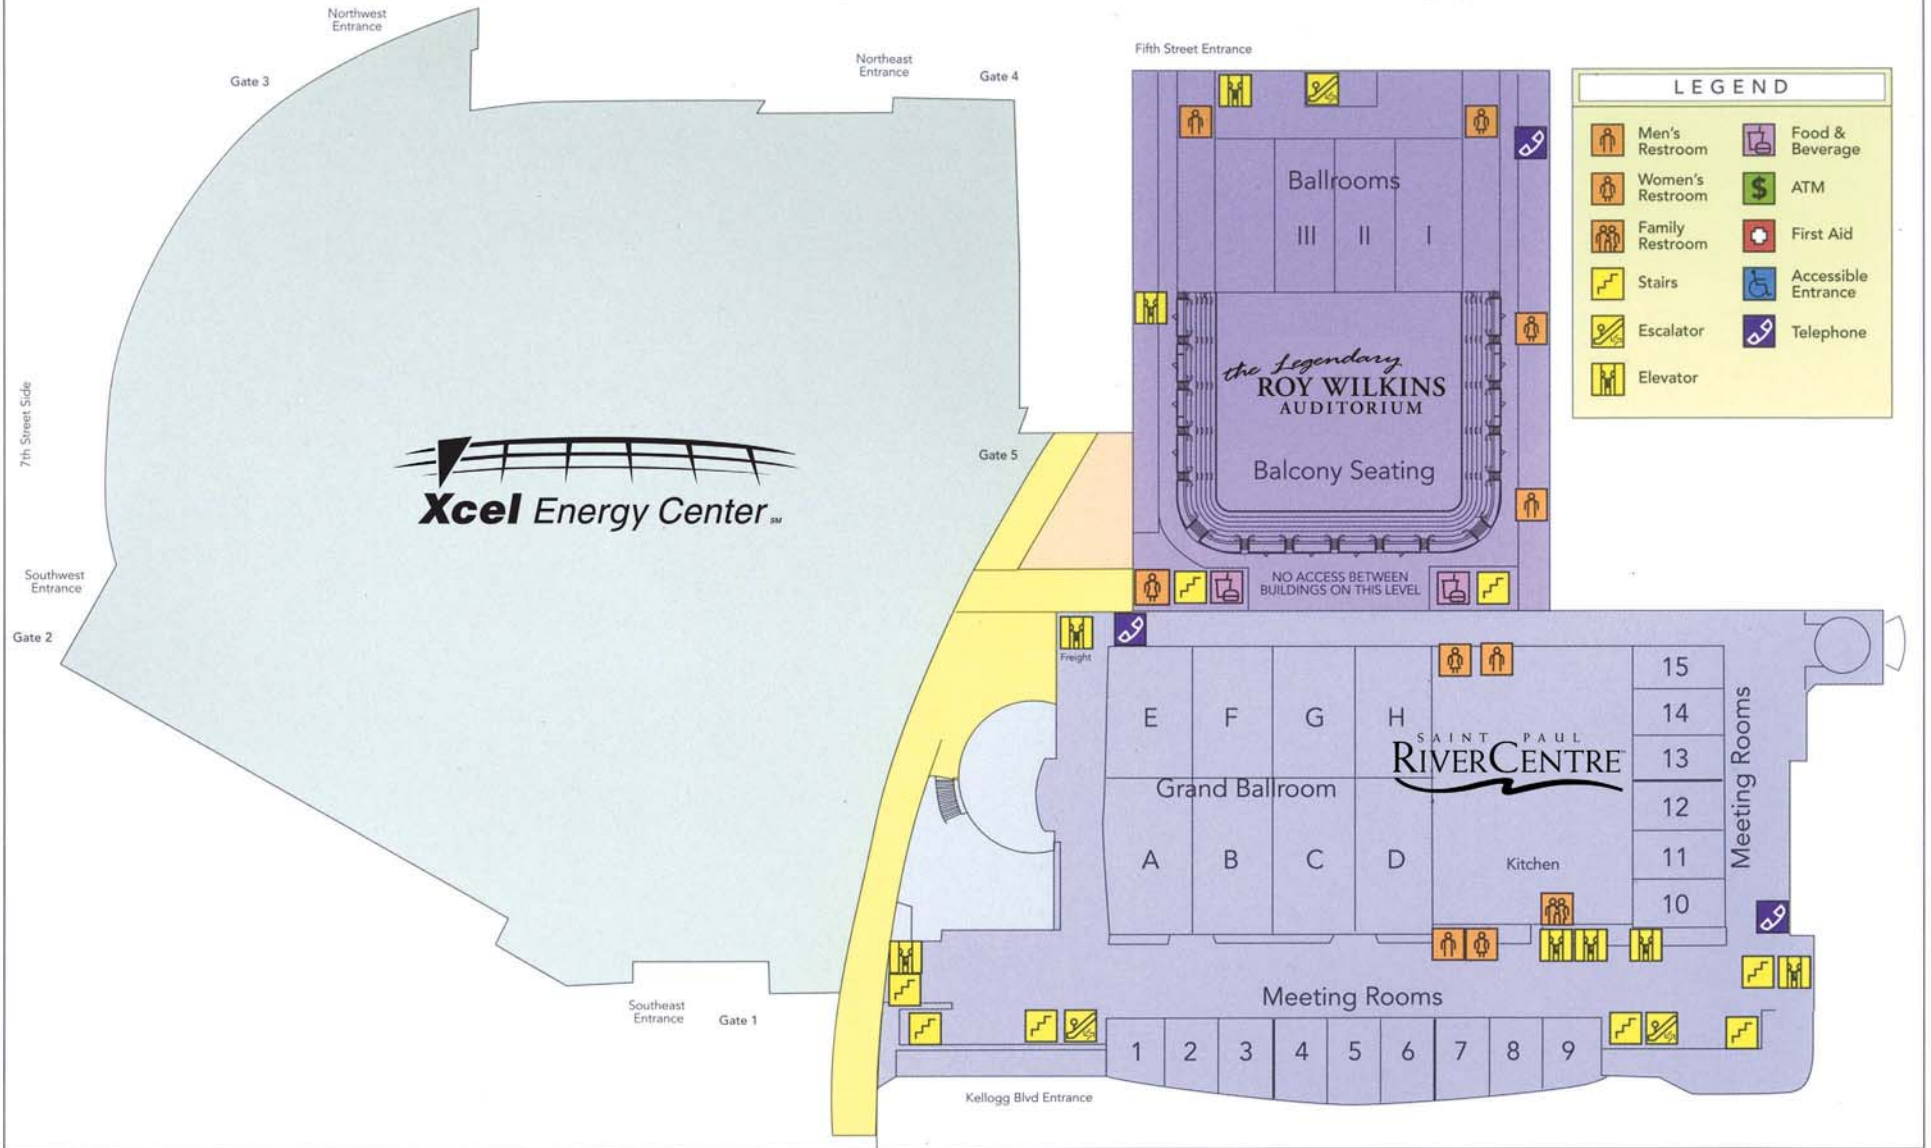

RiverCentre/Roy Wilkins Auditorium - Upper Level

SAINT PAUL
RIVERCENTRE™

Managed by the Saint Paul Arena Company

the Legendary
ROY WILKINS
AUDITORIUM

175 Kellogg Boulevard, Saint Paul, Minnesota 55102 Phone 651-265-4800 Fax 651-265-4899
www.rivercentre.org www.xcelenergycenter.com