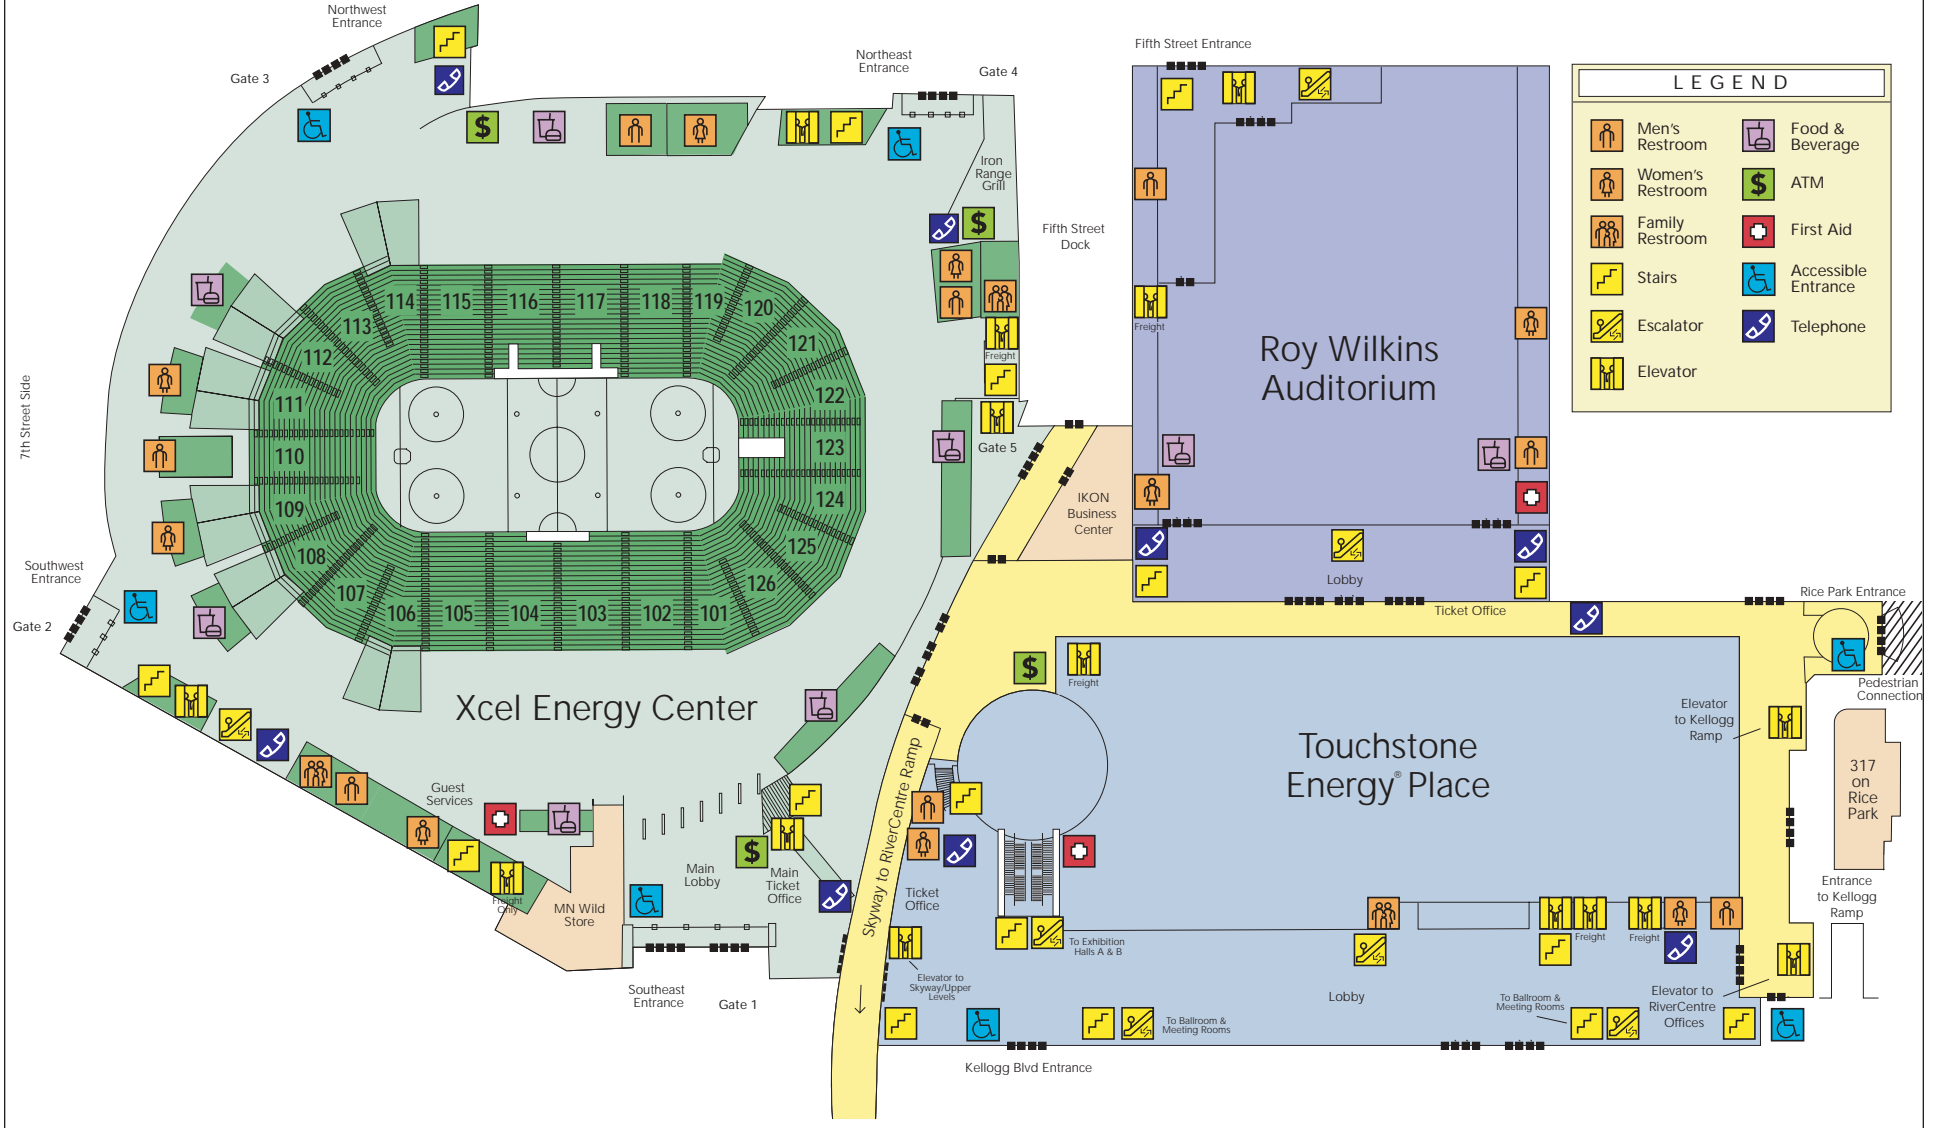

Street Level

Managed by the Saint Paul Arena Company

175 Kellogg Boulevard, Saint Paul, Minnesota 55102 Phone 651-265-4800 Fax 651-265-4899
www.rivercentre.org www.xcelenergycenter.com