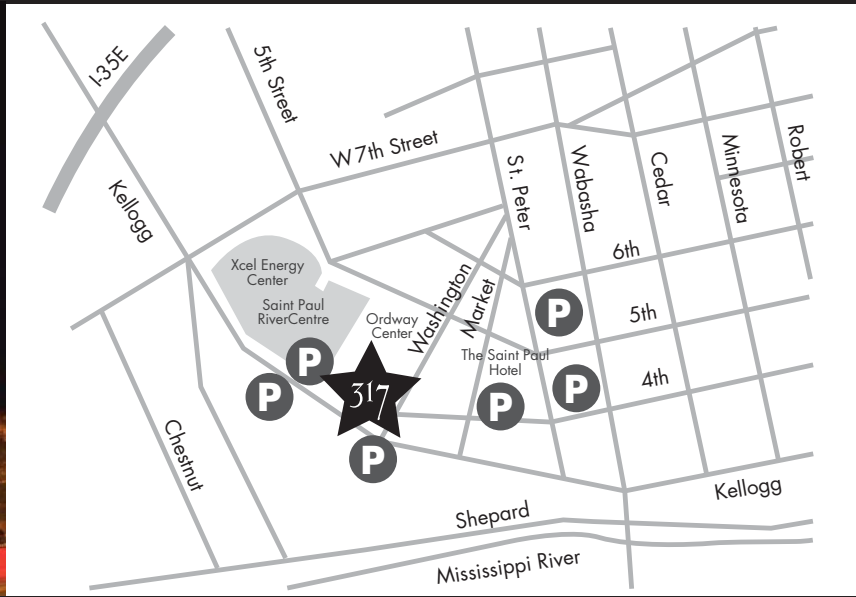

DOWNTOWN SAINT PAUL

DIRECTIONS

From the West

- Take I-94 East to Kellogg Boulevard
- Turn Right onto Kellogg Boulevard
- Turn Left onto West 7th Street
- Turn Right onto 5th Street
- Turn Right onto North Washington Street

From the South

- Take I-35E North to Kellogg Boulevard
- Turn Right on Kellogg Boulevard
- Turn Left onto West 7th Street
- Turn Right onto 5th Street
- Turn Right onto North Washington Street

From the East

- Take I-94 West to Marion Street
- Turn Left onto Marion Street
(Marion Street becomes Kellogg Boulevard)
- Turn Left onto West 7th Street
- Turn Right onto 5th Street
- Turn Right onto North Washington Street

From the North

- Take I-35E South to I-94 West
- Take I-94 West to Marion Street
- Turn Left onto Marion Street
(Marion Street becomes Kellogg Boulevard)
- Turn Left onto West 7th Street
- Turn Right onto 5th Street
- Turn Right onto North Washington Street